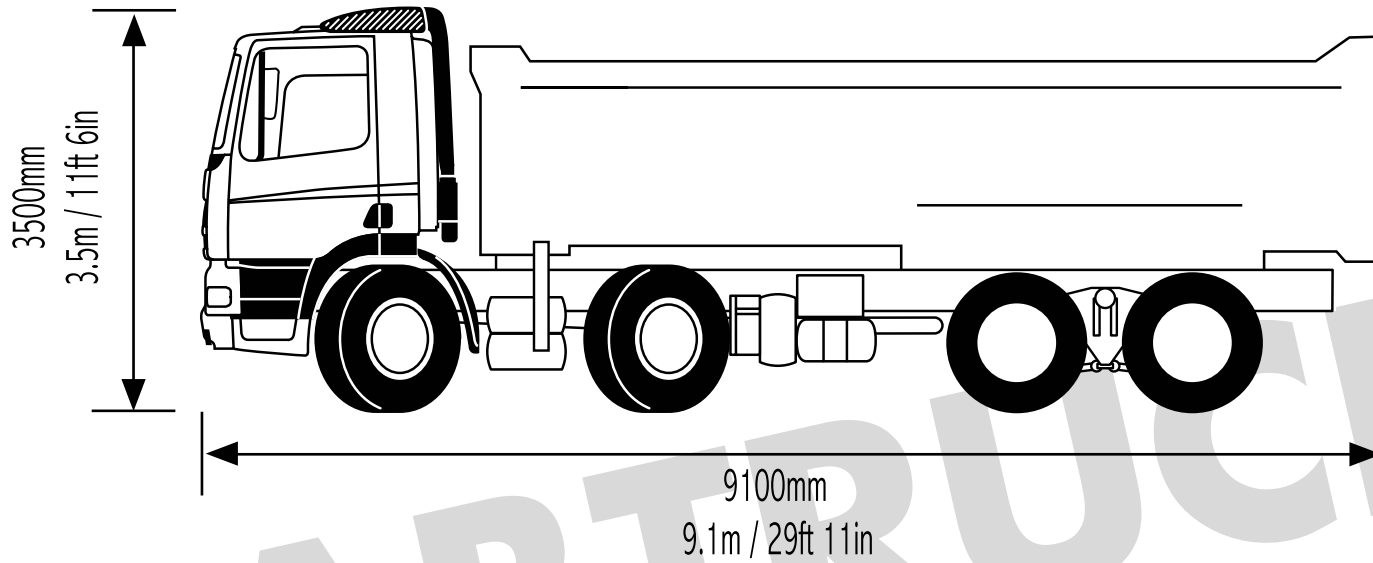

Tipper Truck

2600mm
2.6m / 8ft 7in

GRABTRUCKS.COM