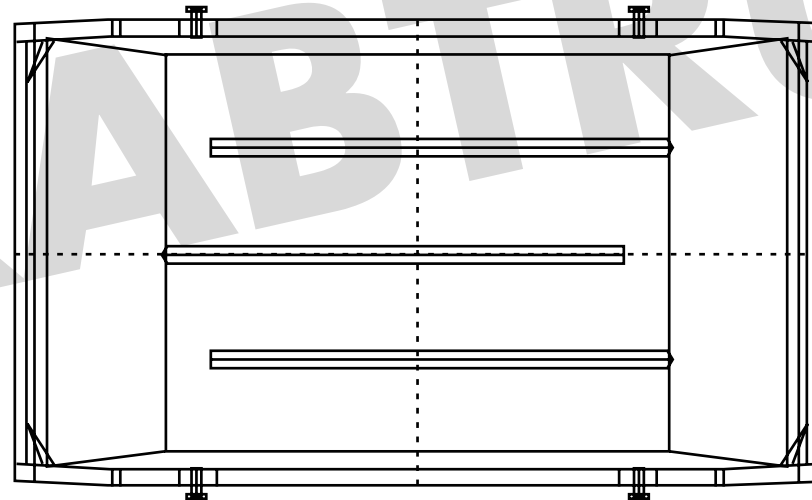

# 6 Yard Skip

1074mm  
1.074m / 3ft 6in

3132mm  
3.132m / 10ft 3in

GRABTRUCKS.COM