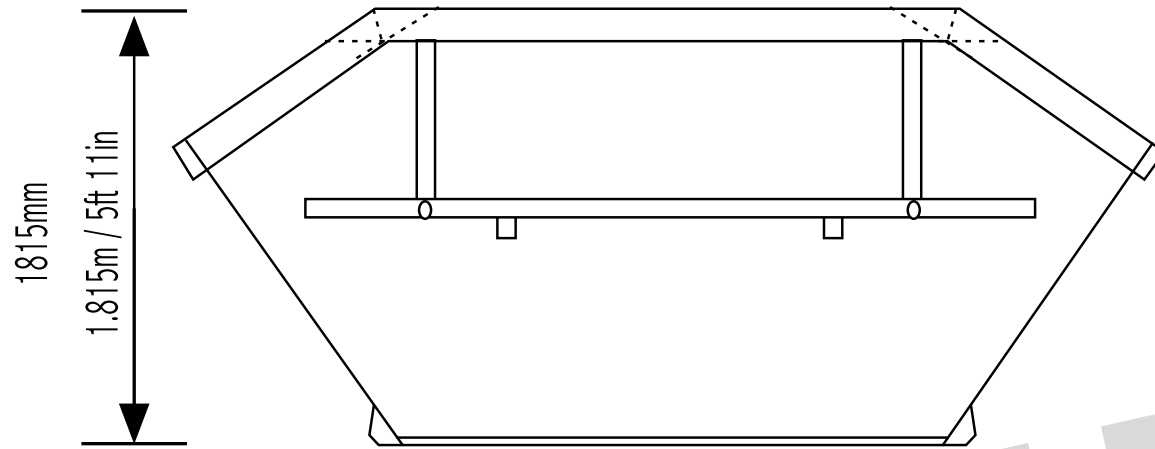

12 Yard Skip

GRABTRUCKS.COM