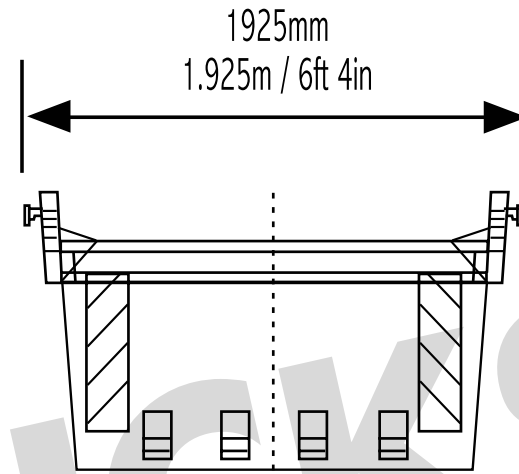

# 6 Yard Skip

1074mm  
1.074m / 3ft 6in

3132mm  
3.132m / 10ft 3in

GRABTRUCKS.COM