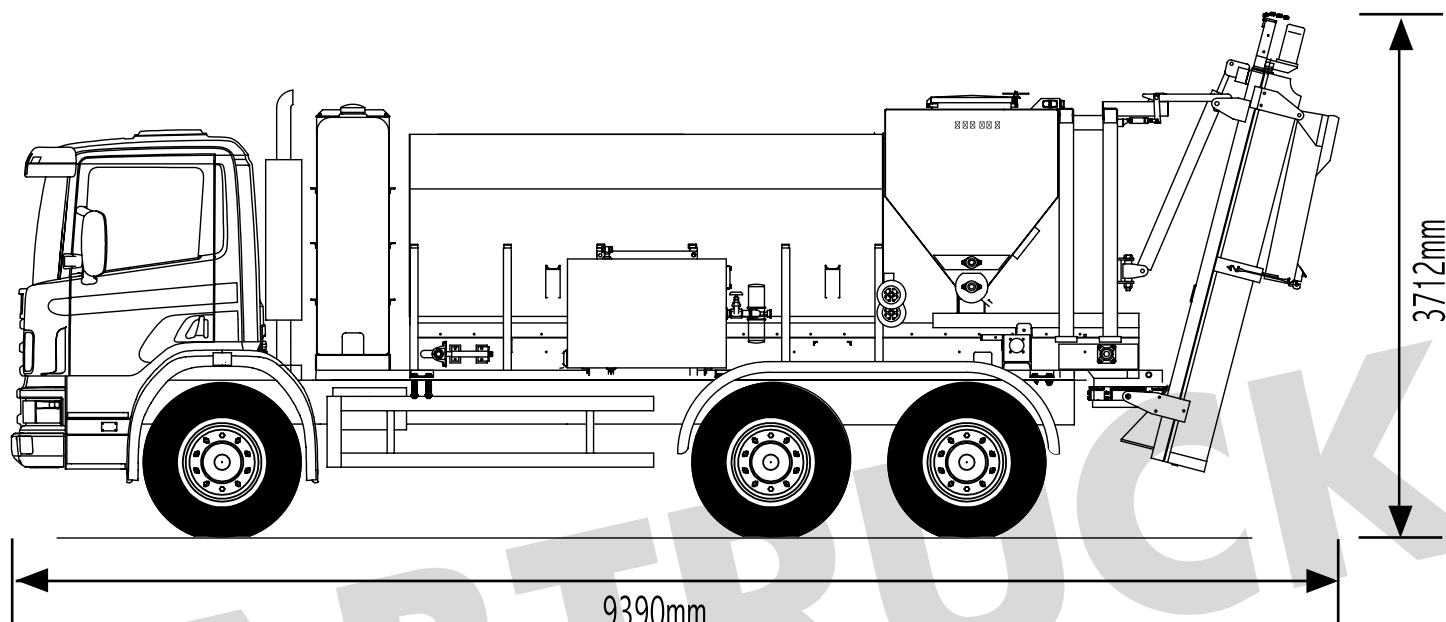

# 8 Wheel Ready Mix Concrete Truck

GRABTRUCKS.COM

# 6 Wheel Ready Mix Concrete Truck

9390mm

3712mm

3150mm

# Rigid Swivel Chute

# Rotating Swivel Chute

GRABTRUCKS.COM