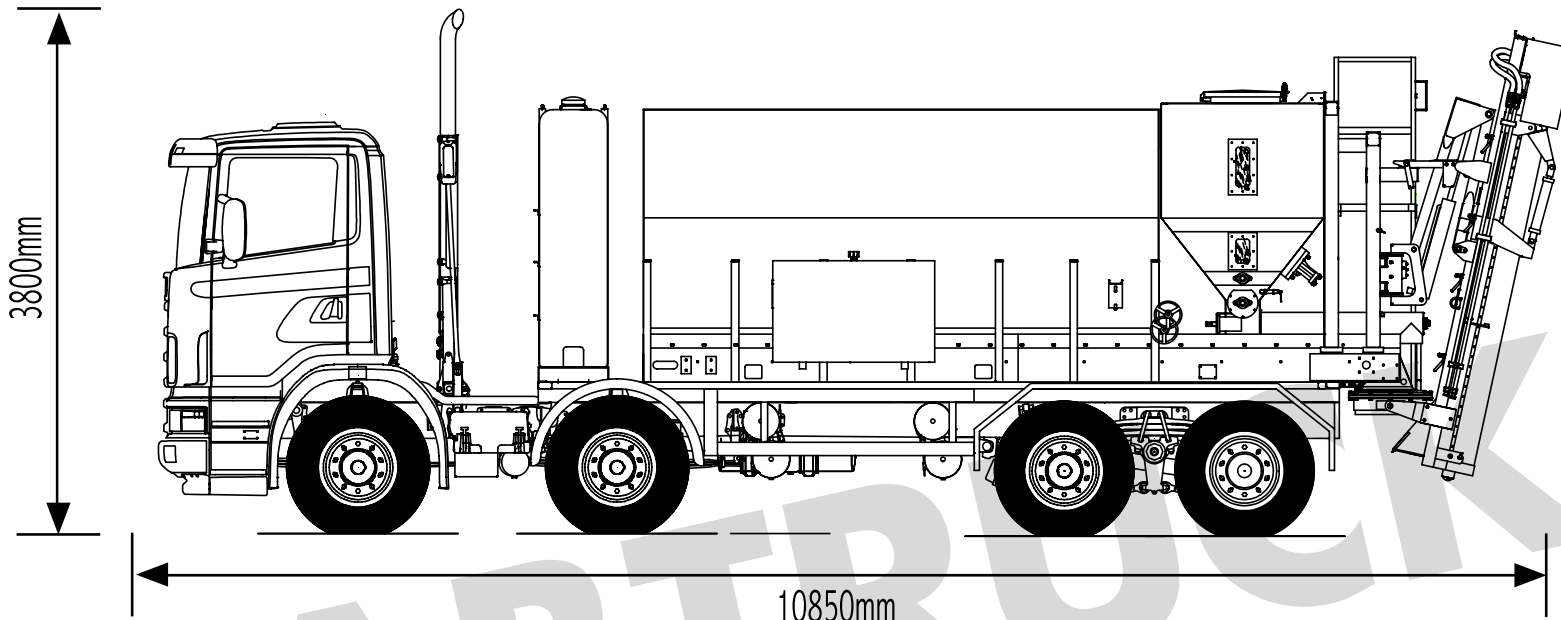

# 8 Wheel Ready Mix Concrete Truck

GRABTRUCKS.COM

# 6 Wheel Ready Mix Concrete Truck

9390mm

3712mm

3150mm

# Rigid Swivel Chute

# Rotating Swivel Chute

GRABTRUCKS.COM