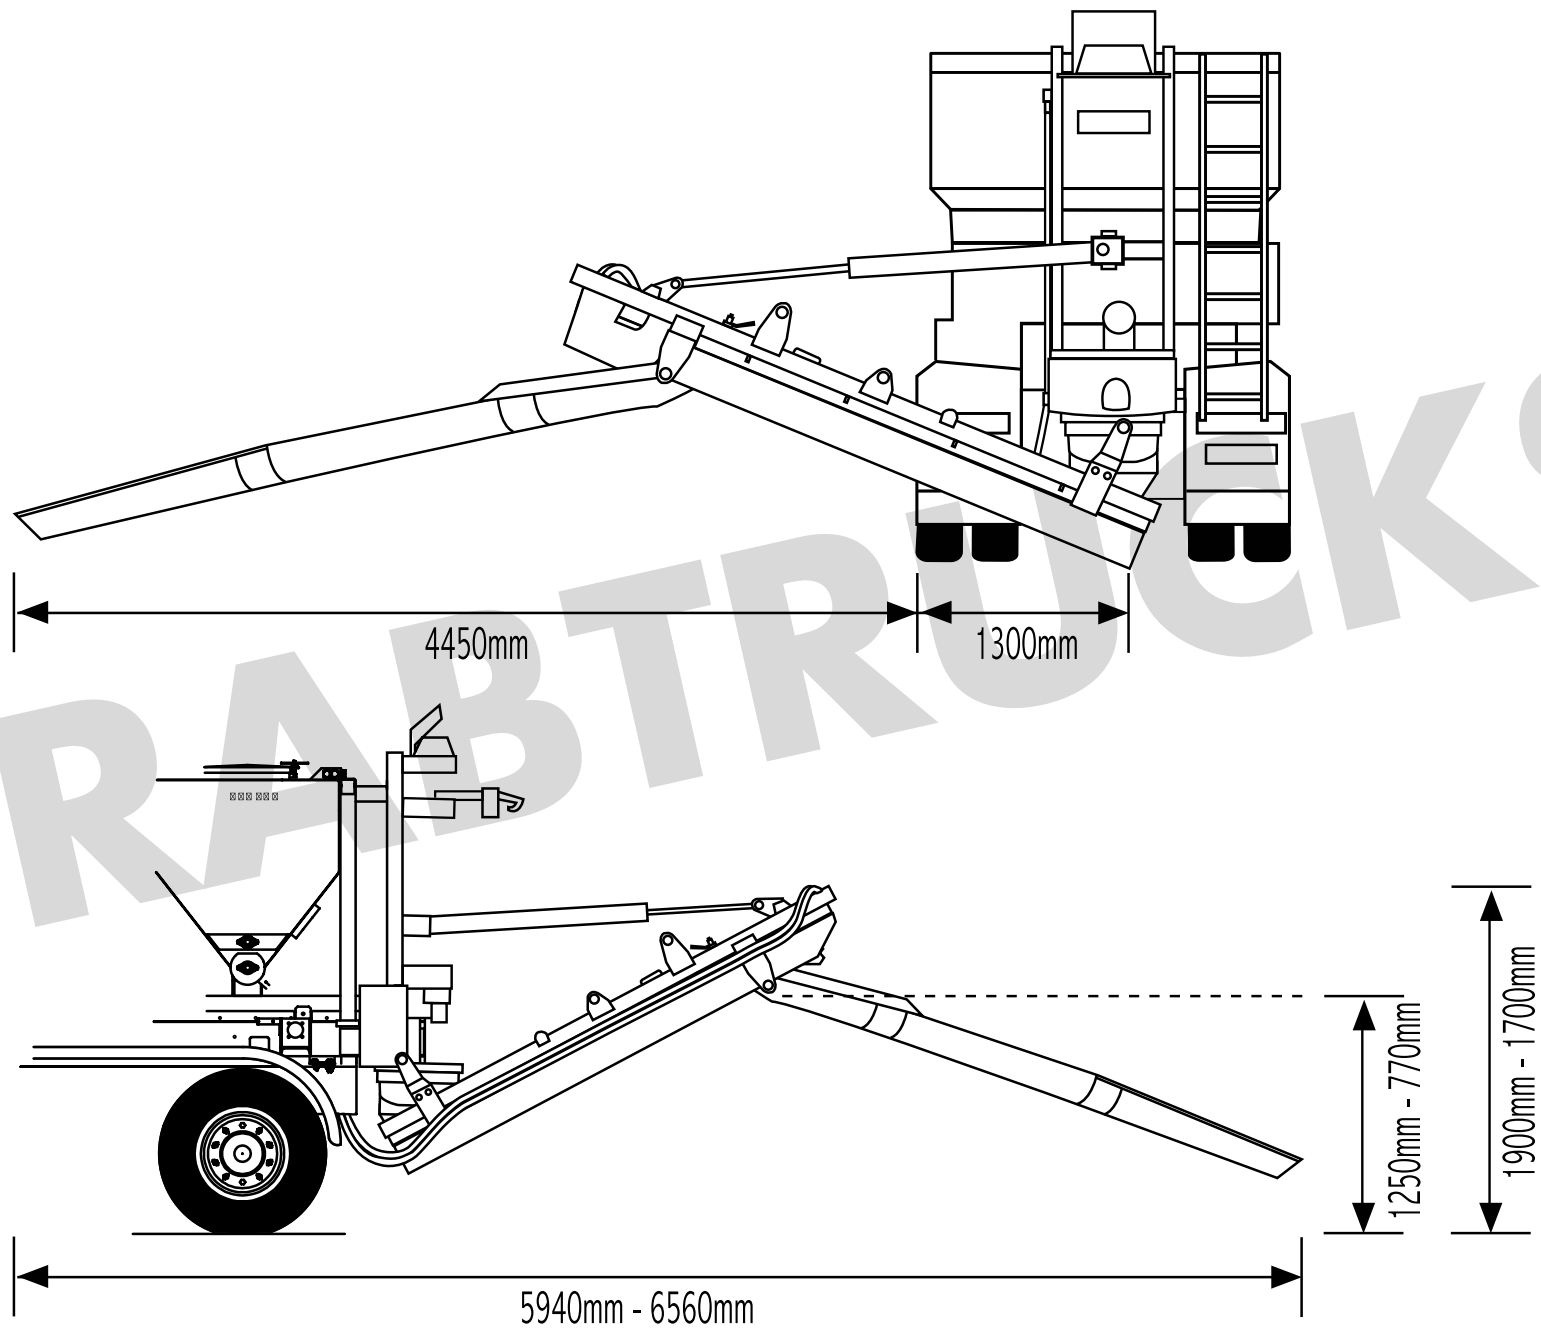

# 8 Wheel Ready Mix Concrete Truck

GRABTRUCKS.COM

# 6 Wheel Ready Mix Concrete Truck

9390mm

3712mm

3150mm

# Rigid Swivel Chute

# Rotating Swivel Chute

GRABTRUCKS.COM