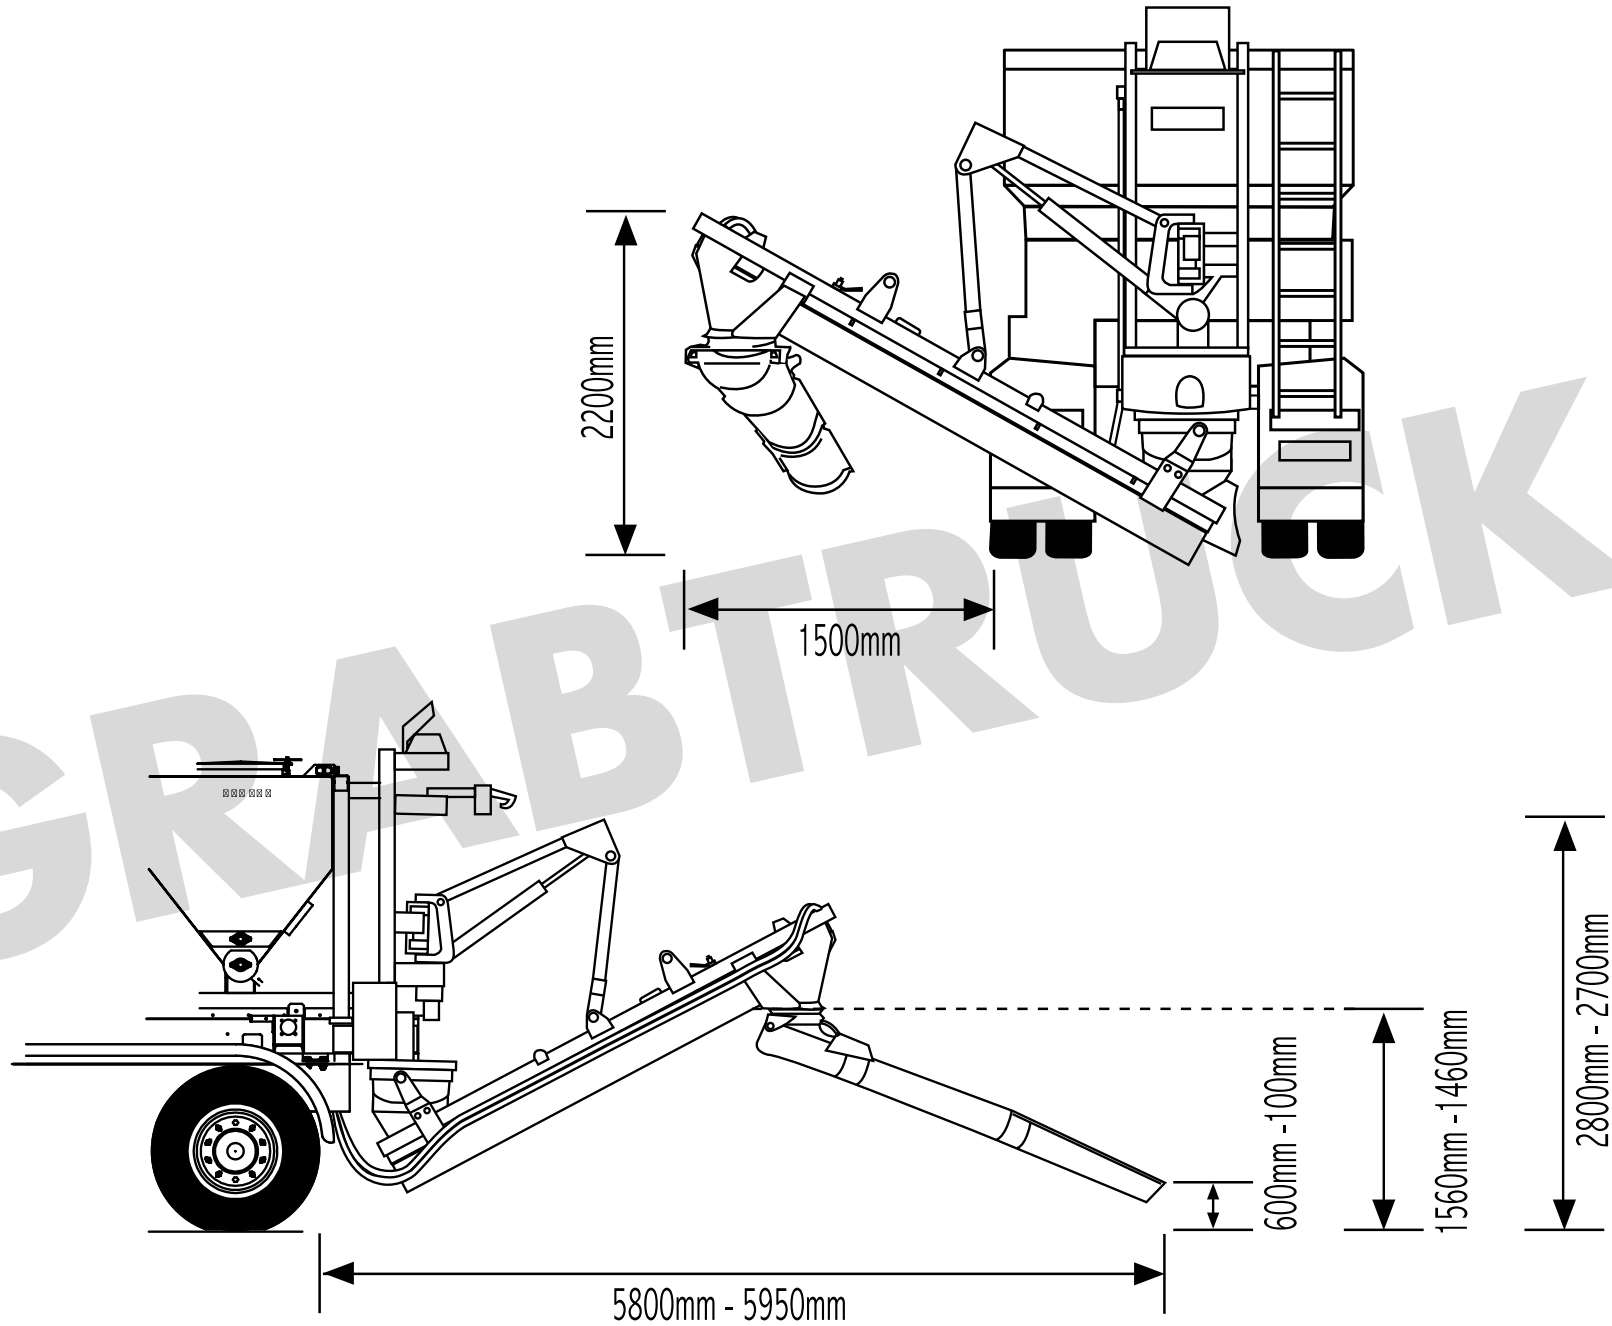

# 8 Wheel Ready Mix Concrete Truck

GRABTRUCKS.COM

# 6 Wheel Ready Mix Concrete Truck

9390mm

3712mm

3150mm

# Rigid Swivel Chute

# Rotating Swivel Chute

GRABTRUCKS.COM